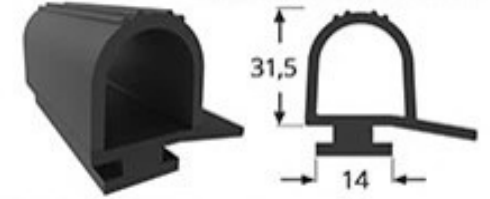

P259 PVC Gasket

K17 EPDM Rubber