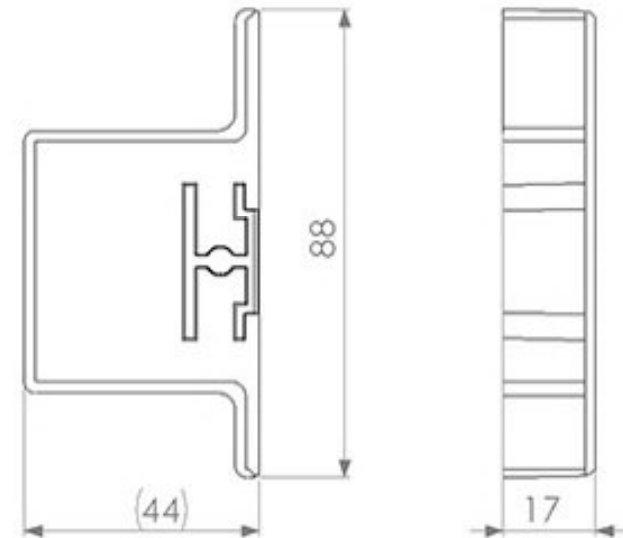

IDS-3006 R

YAN RAY KAPAĞI SAĞ
SIDE REAR GUIDE COVER RIGHT

Ölçüler / Dimensions