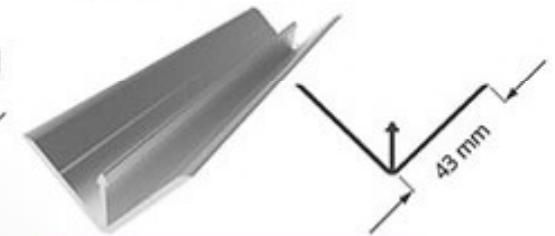

IDS-70K

Hygienic Corner Connector
70 mm