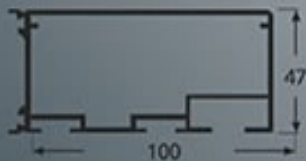

Main Part Aluminium Profile

Main Part PVC Profile

Back Cover Aluminium Profile

Aluminium Profile For Closing
The Resistance Channel

A IDS 2016

B IDS-084

C IDS-SM318

D IDS-001